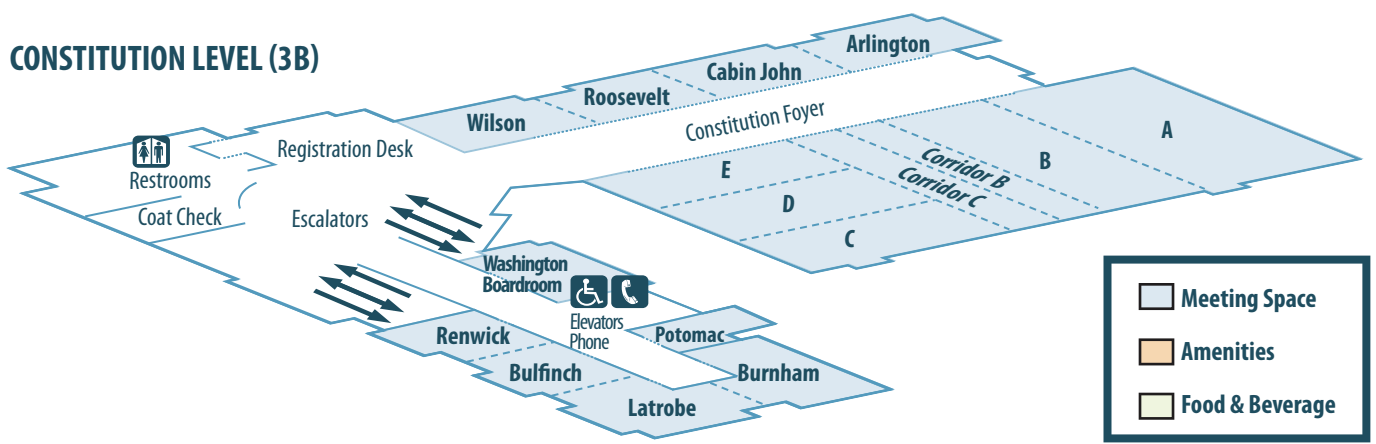

Grand Hyatt Washington

FLOOR PLANS

	Meeting Space
	Amenities
	Food & Beverage

GRAND
HYATT
WASHINGTON
AT WASHINGTON CENTER

Grand Hyatt Washington

DIRECTIONS

From Washington National Airport: 15 minutes by car/taxi or Metro subway to Metro Center (accessible from hotel lobby). From Dulles International Airport: 45 minutes by car/taxi. Amtrak train to Union Station: 12 minutes, Metro subway to Metro Center (accessible from hotel lobby) or 5-6 minutes by car/taxi.

Grand Hyatt Washington

FLOOR PLANS