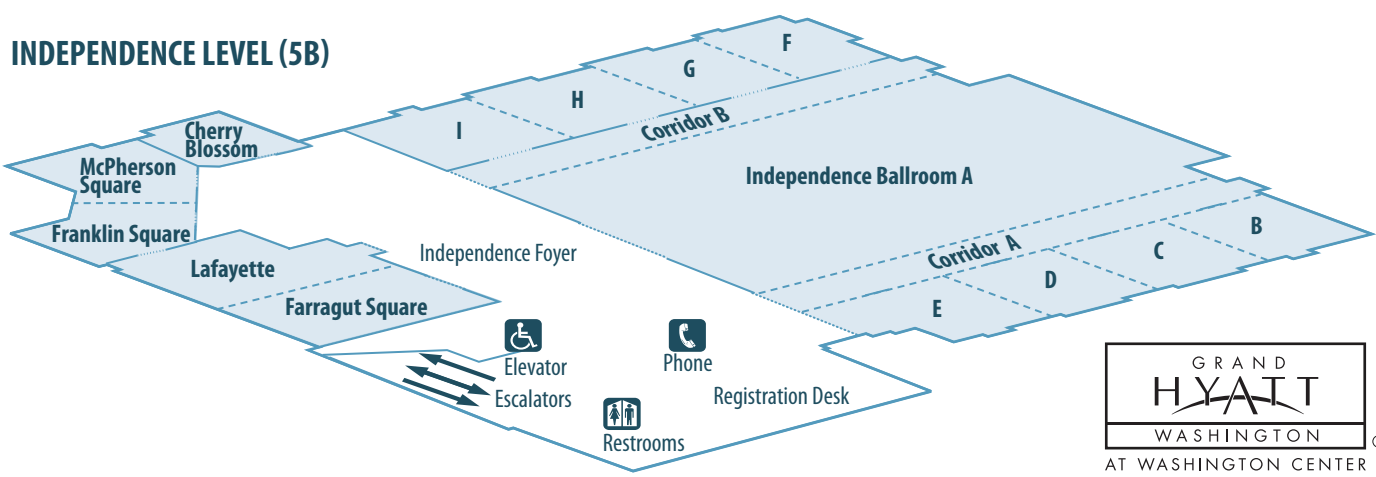

Grand Hyatt Washington

FLOOR PLANS

	Meeting Space
	Amenities
	Food & Beverage

GRAND
HYATT
WASHINGTON
AT WASHINGTON CENTER

Grand Hyatt Washington

DIRECTIONS

From Washington National Airport: 15 minutes by car/taxi or Metro subway to Metro Center (accessible from hotel lobby). From Dulles International Airport: 45 minutes by car/taxi. Amtrak train to Union Station: 12 minutes, Metro subway to Metro Center (accessible from hotel lobby) or 5-6 minutes by car/taxi.

Grand Hyatt Washington

FLOOR PLANS