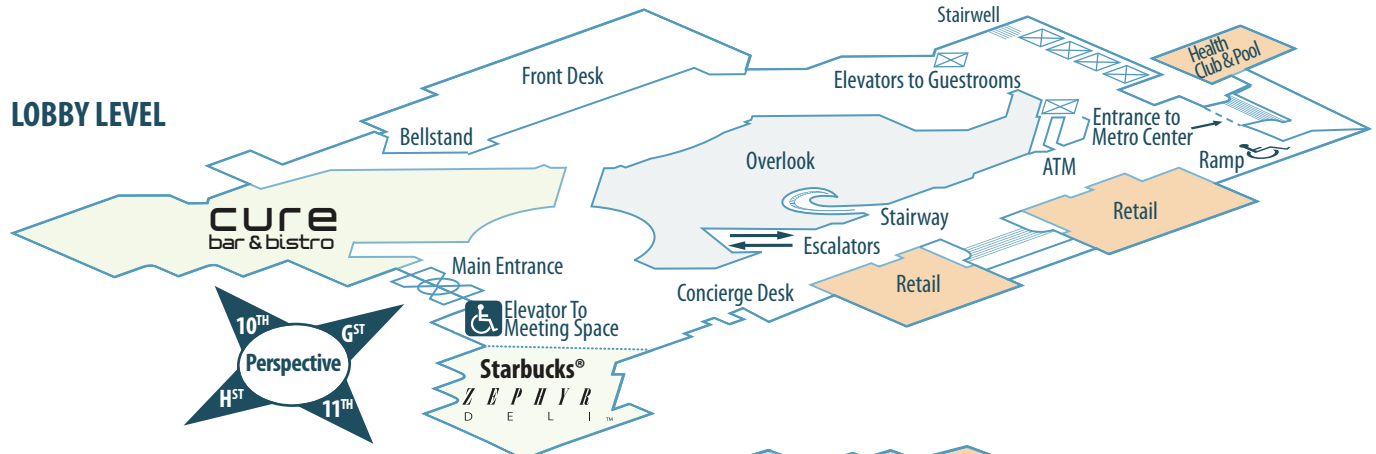

Grand Hyatt Washington

FLOOR PLANS

	Meeting Space
	Amenities
	Food & Beverage

GRAND
HYATT
WASHINGTON
AT WASHINGTON CENTER

Grand Hyatt Washington

DIRECTIONS

From Washington National Airport: 15 minutes by car/taxi or Metro subway to Metro Center (accessible from hotel lobby). From Dulles International Airport: 45 minutes by car/taxi. Amtrak train to Union Station: 12 minutes, Metro subway to Metro Center (accessible from hotel lobby) or 5-6 minutes by car/taxi.

Grand Hyatt Washington

FLOOR PLANS