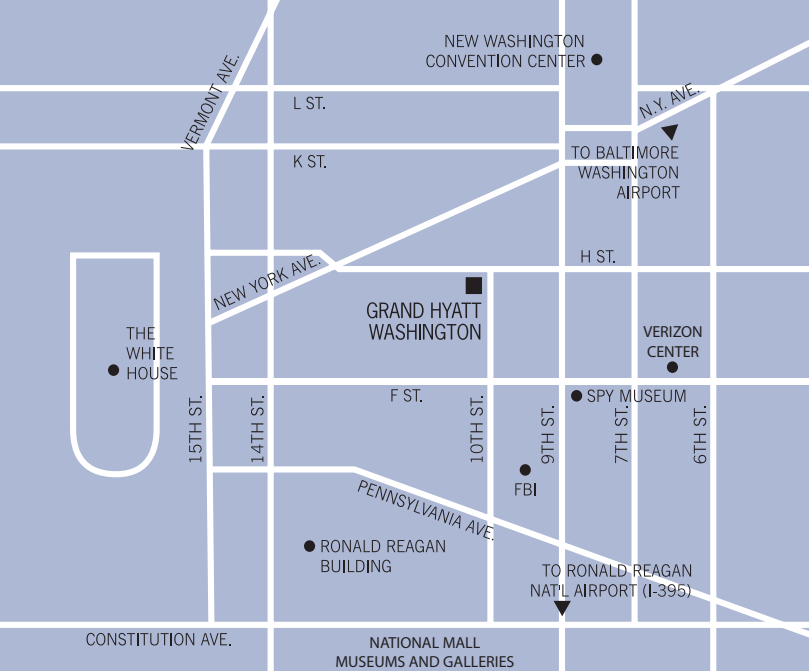

Grand Hyatt Washington

FLOOR PLANS

	Meeting Space
	Amenities
	Food & Beverage

GRAND
HYATT
WASHINGTON
AT WASHINGTON CENTER

Grand Hyatt Washington

DIRECTIONS

From Washington National Airport: 15 minutes by car/taxi or Metro subway to Metro Center (accessible from hotel lobby). From Dulles International Airport: 45 minutes by car/taxi. Amtrak train to Union Station: 12 minutes, Metro subway to Metro Center (accessible from hotel lobby) or 5-6 minutes by car/taxi.