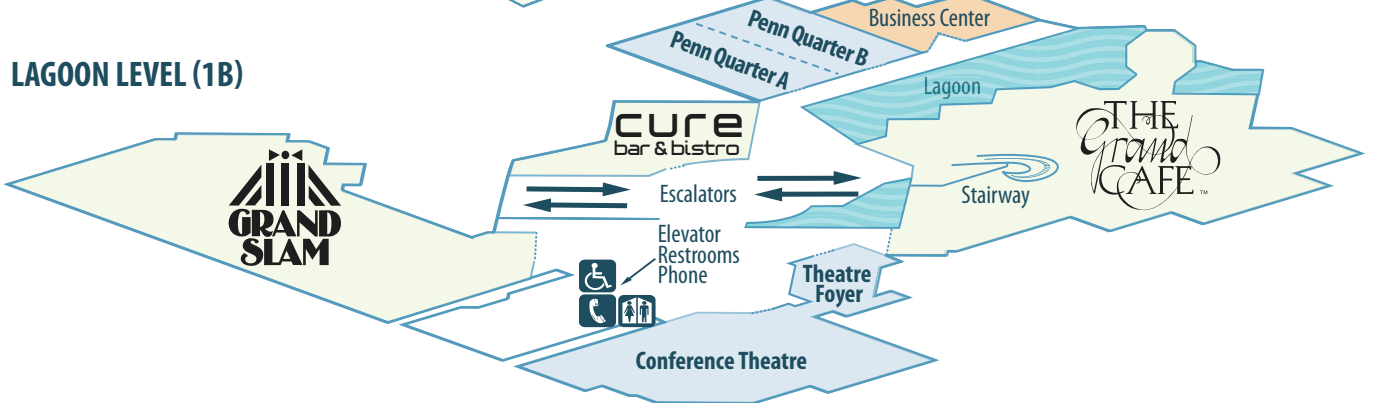

Grand Hyatt Washington

FLOOR PLANS

	Meeting Space
	Amenities
	Food & Beverage

GRAND
HYATT
WASHINGTON
AT WASHINGTON CENTER

Grand Hyatt Washington

DIRECTIONS

From Washington National Airport: 15 minutes by car/taxi or Metro subway to Metro Center (accessible from hotel lobby). From Dulles International Airport: 45 minutes by car/taxi. Amtrak train to Union Station: 12 minutes, Metro subway to Metro Center (accessible from hotel lobby) or 5-6 minutes by car/taxi.

Grand Hyatt Washington

FLOOR PLANS